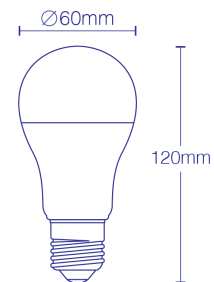

It provides with instant daylight when switched on and reflects real-life colours accurately (or has good colour rendering at CRI 80).

It comes complete with E27 cap size (or Edison screw) to suit the majority of home or office uses.

This A60 E27 bulb is 9W and dimmable with 810 lumen output. It works on 220-240Volts and comes with a 3 year warranty.

The bulb has dimensions of 60x120mm.

SPECIFICATIONS

Dimensions	6.1 × 6.1 × 12.2 cm
Shape	A60
Base	E27 Edison Screw
CCT	6000K (Daylight)
Lumen Output	810lm
Dimmable	Dimmable
Voltage	220~240V
Wattage	9W
Product Dimensions	60x120mm

PF	> 0.5
Beam Angle	360°
IP Rating	IP20
Warranty	3 Years
CRI	> 80
Waterproof	No