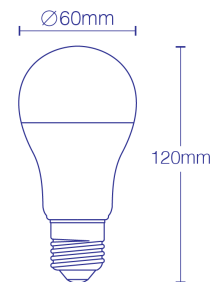

It provides with instant daylight when switched on and reflects real-life colours accurately (or has good colour rendering at CRI 80).

It comes complete with E27 cap size (or Edison screw) to suit the majority of home or office uses.

This A60 E27 bulb is 9W and dimmable with 810 lumen output. It works on 220-240Volts and comes with a 3 year warranty.

The bulb has dimensions of 60x120mm.

SPECIFICATIONS

Dimensions	6.1 × 6.1 × 12.2 cm
Shape	A60
Base	E27 Edison Screw
CCT	6000K (Daylight)
Lumen Output	810lm
Dimmable	Dimmable
Voltage	220~240V
Wattage	9W
Product Dimensions	60x120mm

PF	> 0.5
Beam Angle	360°
IP Rating	IP20
Warranty	3 Years
CRI	> 80
Waterproof	No