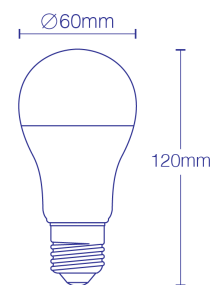

It provides with instant light when switched on and reflects real-life colours accurately (or has good colour rendering at CRI 80).

It comes complete with E27 cap size (or Edison screw) to suit the majority of home or office uses.

This A60 bulb is 9W and dimmable with 800 lumen output. It works on 220-240 volts and comes with a 3 year warranty.

The bulb has dimensions of 60x120mm.

SPECIFICATIONS

Dimensions	6.1 × 6.1 × 12.2 cm
Shape	A60
Base	E27 Edison Screw
CCT	3000K (Warm White)
Lumen Output	800lm
Dimmable	Dimmable
Voltage	220~240V
Wattage	9W
Product Dimensions	60x120mm