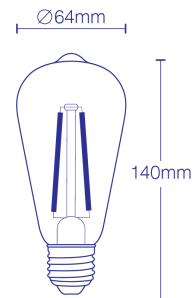

It also comes with a 3 year warranty.

SPECIFICATIONS

Weight	0.3 kg
Dimensions	6.4 × 6.4 × 14 cm
Shape	ST64
Base	E27 Edison Screw
CCT	2700K-6500K (Tuneable White)
Lumen Output	700lm

Dimmable	Dimmable
Voltage	220~240V
Wattage	7W
IP Rating	IP20
Warranty	3 Years
CRI	> 80
Beam Angle	360°
Controller Type	WiFi + Bluetooth
Product Dimensions	64x140mm
Waterproof	No
Wi-Fi Frequency	2.4 GHz