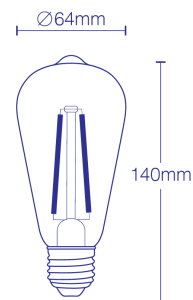

It also comes with a 3 year warranty.

SPECIFICATIONS

Weight	0.3 kg
Dimensions	6.4 × 6.4 × 14 cm
Shape	ST64
Base	E27 Edison Screw
CCT	2700K-6500K (Tuneable White)
Lumen Output	700lm

Dimmable	Dimmable
Voltage	220~240V
Wattage	7W
IP Rating	IP20
Warranty	3 Years
CRI	> 80
Beam Angle	360°
Controller Type	WiFi + Bluetooth
Product Dimensions	64x140mm
Waterproof	No
Wi-Fi Frequency	2.4 GHz