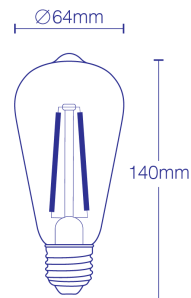

It also comes with a 3 year warranty.

SPECIFICATIONS

Weight	0.3 kg
Dimensions	6.4 × 6.4 × 14 cm
Shape	ST64
Base	E27 Edison Screw
CCT	2700K-6500K (Tuneable White)
Lumen Output	700lm

Dimmable	Dimmable
Voltage	220~240V
Wattage	7W
IP Rating	IP20
Warranty	3 Years
CRI	> 80
Beam Angle	360°
Controller Type	WiFi + Bluetooth
Product Dimensions	64x140mm
Waterproof	No
Wi-Fi Frequency	2.4 GHz