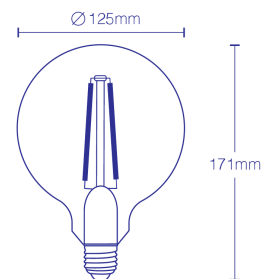

## Hyundai Filament G125 LED Bulb E27 Warm White 2700k HYUFIL005

This G125 Edison bulb creates a warm in-home atmosphere while providing light for general and decorative purposes.

It comes with E27 cap size (an Edison screw), is dimmable and uses 6W of power.

It is also up to 90% more energy efficient than traditional incandescent and halogen globes and is a replacement for a 50W incandescent filament bulb.

It has a 125mm diameter and is 175mm in height and provides warm white light (2700K). It offers 600 lumen output, works on 220-240 volts and has a rating of 80 on the colour rendering index.

### SPECIFICATIONS

Weight	0.3 kg
Dimensions	12.7 × 12.7 × 19 cm
Shape	G125
Base	E27 Edison Screw
CCT	2700K (Warm White +)
Lumen Output	800lm
Dimmable	Dimmable
Voltage	220~240V
Wattage	6W

IP Rating	IP20
Warranty	3 Years
CRI	> 80
Product Dimensions	125x175mm
Beam Angle	360°
Waterproof	No