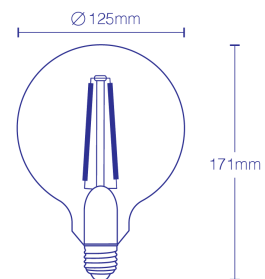

Hyundai Filament G125 LED Bulb E27 Warm White 2700k HYUFIL005

This G125 Edison bulb creates a warm in-home atmosphere while providing light for general and decorative purposes.

It comes with E27 cap size (an Edison screw), is dimmable and uses 6W of power.

It is also up to 90% more energy efficient than traditional incandescent and halogen globes and is a replacement for a 50W incandescent filament bulb.

It has a 125mm diameter and is 175mm in height and provides warm white light (2700K). It offers 600 lumen output, works on 220-240 volts and has a rating of 80 on the colour rendering index.

It also comes with a 3 year warranty.

SPECIFICATIONS

Weight	0.3 kg
Dimensions	12.7 × 12.7 × 19 cm
Shape	G125
Base	E27 Edison Screw
CCT	2700K (Warm White +)
Lumen Output	800lm
Dimmable	Dimmable
Voltage	220~240V
Wattage	6W

IP Rating	IP20
Warranty	3 Years
CRI	> 80
Product Dimensions	125x175mm
Beam Angle	360°
Waterproof	No