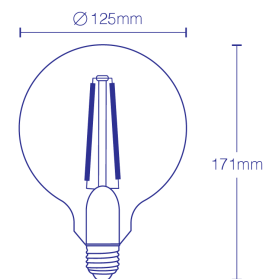

## HYUFIL005

This G125 Edison bulb creates a warm in-home atmosphere while providing light for general and decorative purposes.

It comes with E27 cap size (an Edison screw), is dimmable and uses 6W of power.

It is also up to 90% more energy efficient than traditional incandescent and halogen globes and is a replacement for a 50W incandescent filament bulb.

It has a 125mm diameter and is 175mm in height and provides warm white light (2700K). It offers 600 lumen output, works on 220-240 volts and has a rating of 80 on the colour rendering index.

### SPECIFICATIONS

Weight	0.3 kg
Dimensions	12.7 × 12.7 × 19 cm
Shape	G125
Base	E27 Edison Screw
CCT	2700K (Warm White +)
Lumen Output	800lm
Dimmable	Dimmable
Voltage	220~240V
Wattage	6W

IP Rating	IP20
Warranty	3 Years
CRI	> 80
Product Dimensions	125x175mm
Beam Angle	360°
Waterproof	No