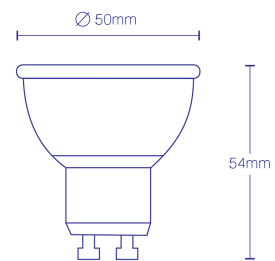

They also offer 450 lumen and are 50x54mm in size.

SPECIFICATIONS

Weight	0.219 kg
Dimensions	16.1 × 10.9 × 6.5 cm
Shape	Spot
Base	GU10
CCT	RGB + Tuneable White
Lumen Output	450lm
Dimmable	Dimmable
Voltage	220-240V

Wattage	5W
IP Rating	IP20
Warranty	3 Years
CRI	> 80
Waterproof	No
Controller Type	WiFi + Bluetooth
Product Dimensions	50x54mm
Beam Angle	120°
Wi-Fi Frequency	2.4 GHz