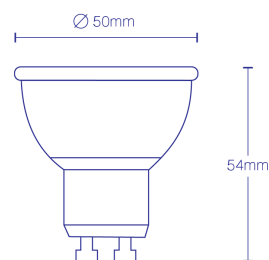

They also offer 450 lumen and are 50x54mm in size.

SPECIFICATIONS

Weight	0.219 kg
Dimensions	16.1 × 10.9 × 6.5 cm
Shape	Spot
Base	GU10
CCT	RGB + Tuneable White
Lumen Output	450lm
Dimmable	Dimmable
Voltage	220-240V

Wattage	5W
IP Rating	IP20
Warranty	3 Years
CRI	> 80
Waterproof	No
Controller Type	WiFi + Bluetooth
Product Dimensions	50x54mm
Beam Angle	120°
Wi-Fi Frequency	2.4 GHz