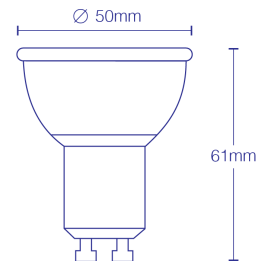

This 5W LED GU10 offers has a warm white colour temperature (2700k.) It has a 40 degree beam angle and a 50mm diameter and 61mm height.

It offers good colour rendering (enabling objects lit by the light to become very clear) with a CRI 80 rating and comes with two connectors (or prongs) on the base.

### SPECIFICATIONS

Weight	0.2 kg
Dimensions	5 × 6.1 cm
Shape	Spotlight
Base	GU10
CCT	2700K (Warm White +)
Lumen Output	450lm
Dimmable	Dimmable
Voltage	220~240V

Wattage	5W
IP Rating	IP20
Warranty	3 Years
CRI	> 80
Beam Angle	40°
Product Dimensions	50 × 61mm
Finish	Silver
Waterproof	No