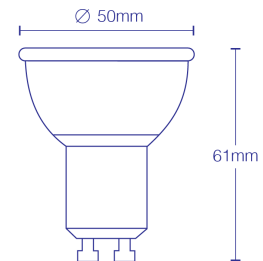

This 5W LED GU10 offers has a warm white colour temperature (2700k.) It has a 40 degree beam angle and a 50mm diameter and 61mm height.

It offers good colour rendering (enabling objects lit by the light to become very clear) with a CRI 80 rating and comes with two connectors (or prongs) on the base.

This GU10 bulb also comes with a 3 year warranty offers an output of 450 lumen, making it ideal for use in ceilings, lamp fittings and other standard household lighting applications.

SPECIFICATIONS

Weight	0.2 kg
Dimensions	5 × 6.1 cm
Shape	Spotlight
Base	GU10
CCT	2700K (Warm White +)
Lumen Output	450lm
Dimmable	Dimmable
Voltage	220~240V

Wattage	5W
IP Rating	IP20
Warranty	3 Years
CRI	> 80
Beam Angle	40°
Product Dimensions	50 × 61mm
Finish	Silver
Waterproof	No