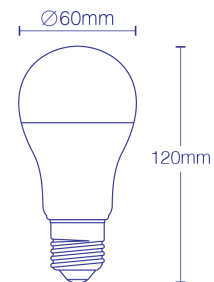

They provide instant daylight when switched on and reflect real-life colours accurately (or have good colour rendering at CRI 80).

They come complete with E27 cap size (or Edison screw) to suit the majority of home or office uses.

These A60 E27 bulbs are 9W and dimmable with 810 lumen output. They work on 220-240 volts and come with a 3 year warranty.

These bulbs have dimensions of 60x120mm.

SPECIFICATIONS

Weight	0.3252 kg
Dimensions	12.5 × 18 × 12.7 cm
Shape	A60
Base	E27 Edison Screw
CCT	6000K (Daylight)
Lumen Output	810lm
Dimmable	Dimmable
Voltage	220~240V
Wattage	9W

Product Dimensions	60x120mm
PF	> 0.5
Beam Angle	360°
IP Rating	IP20
Warranty	3 Years
CRI	> 80
Waterproof	No