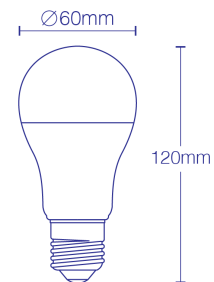

They provide instant daylight when switched on and reflect real-life colours accurately (or have good colour rendering at CRI 80).

They come complete with E27 cap size (or Edison screw) to suit the majority of home or office uses.

These A60 E27 bulbs are 9W and dimmable with 810 lumen output. They work on 220-240 volts and come with a 3 year warranty.

These bulbs have dimensions of 60x120mm.

### SPECIFICATIONS

Weight	0.3252 kg
Dimensions	12.5 × 18 × 12.7 cm
Shape	A60
Base	E27 Edison Screw
CCT	6000K (Daylight)
Lumen Output	810lm
Dimmable	Dimmable
Voltage	220~240V
Wattage	9W

Product Dimensions	60x120mm
PF	> 0.5
Beam Angle	360°
IP Rating	IP20
Warranty	3 Years
CRI	> 80
Waterproof	No