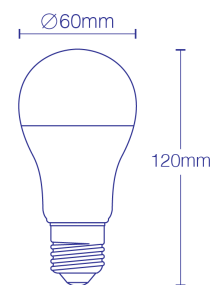

They provide instant light when switched on and reflect real-life colours accurately (or have good colour rendering at CRI 80).

They come complete with E27 cap size (or Edison screw) to suit the majority of home or office uses.

These A60 bulb are 9W and dimmable with 800 lumen output. It works on 220-240 volts and come with a 3 year warranty.

These bulbs have dimensions of 60x120mm.

### SPECIFICATIONS

Weight	0.3252 kg
Dimensions	12.7 × 18.8 × 12.7 cm
Shape	A60
Base	E27 Edison Screw
CCT	3000K (Warm White)
Lumen Output	800lm
Dimmable	Dimmable
Voltage	220~240V
Wattage	9W

Product Dimensions	60x120mm
PF	> 0.5
Beam Angle	360°
IP Rating	IP20
Warranty	3 Years
CRI	> 80
Controller Type	No
Waterproof	No