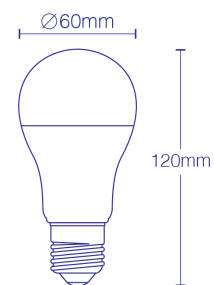

These bulbs have dimensions of 60x120mm.

SPECIFICATIONS

Weight	0.3252 kg
Dimensions	12.7 × 18.8 × 12.7 cm
Shape	A60
Base	E27 Edison Screw
CCT	3000K (Warm White)
Lumen Output	800lm
Dimmable	Dimmable
Voltage	220~240V
Wattage	9W

Product Dimensions	60x120mm
PF	> 0.5
Beam Angle	360°
IP Rating	IP20
Warranty	3 Years
CRI	> 80
Controller Type	No
Waterproof	No