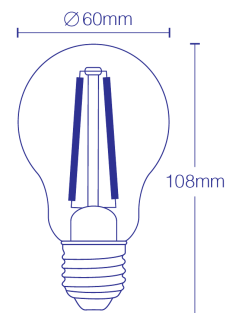

Hyundai Filament A60 Smart Tuneable White LED E27 4 Bulb Bundle

HYUBFIL002W-1

Match your light temperature to your mood with these four smart A60 filament bulbs in your home or office.

You can relax with warm white or choose cooler daylight colours to keep you more alert. Choose white colour temperatures from 2700K (warm white) to 6500K (daylight).

Connect these bulbs through Wi-Fi or Bluetooth and control them with your smart phone or tablet using the Smart Life - Smart Living App. You can also sync the app with Google Home or Alexa.

These smart bulbs are perfect for DIYers as they're easy to set up and no hub is required. Create lighting scenes and schedule these through automated on/off times.

These smart filament bulbs are dimmable and each use 7W of power. They come with E27 cap size (or Edison screw), feature 700 lumen output, work on 220-240 volts and have a rating of 80 on the colour rendering index.

They also come with a 3 year warranty.

SPECIFICATIONS

Weight	0.2216 kg
Dimensions	13 × 13 × 11.2 cm
Shape	A60
Base	E27 Edison Screw
CCT	2700K-6500K (Tuneable White)
Lumen Output	700lm