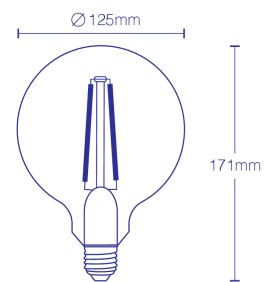

These smart G125s come with E27 cap size (or Edison screw) and are part of our filament range incorporating smart technology.

This smart bulb is dimmable and uses 7W of power. It has 700 lumen output, works on 220-240 volts and has a rating of 80 on the colour rendering index.

It also comes with a 3 year warranty.

SPECIFICATIONS

Weight	0.7312 kg
Dimensions	26.2 × 26.2 × 18.6 cm
Shape	G125
Base	E27 Edison Screw
CCT	2700K-6500K (Tuneable White)

Lumen Output	700lm
Dimmable	Dimmable
Voltage	220~240V
Wattage	7W
IP Rating	IP20
Warranty	3 Years
CRI	> 80
Product Dimensions	125x171mm
Beam Angle	360°
Controller Type	WiFi + Bluetooth
Waterproof	No
Wi-Fi Frequency	2.4 GHz