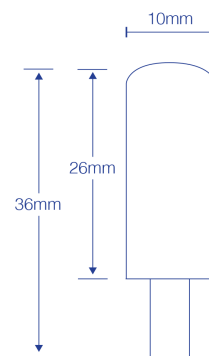

Hyundai G4 1.5W LED Bulb Warm White 2700k HYUG4002

Enjoy Hyundai value in your home or office with this 1.5W G4 LED bulb. It outputs 200 lumen and is dimmable.

It has dimensions of 36mm in height (from tip to base) x 10mm in width.

This 1.5W G4 bulb is great for accent lighting, enabling you to enhance key features in your home or office.

It also comes with a 3 year warranty.

SPECIFICATIONS

Weight	0.006 kg
Dimensions	4.6 × 3.3 × 1.7 cm
Shape	Capsule
Base	G4
CCT	2700K (Warm White +)
Lumen Output	90lm
Dimmable	Dimmable
Voltage	12V AC/DC
Wattage	1.5W
Product Dimensions	36x10mm
PF	> 0.7
IP Rating	IP20