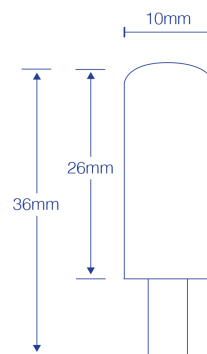

Hyundai G4 1.5W LED Bulb Warm White 2700k HYUG4002

Enjoy Hyundai value in your home or office with this 1.5W G4 LED bulb. It outputs 200 lumen and is dimmable.

It has dimensions of 36mm in height (from tip to base) x 10mm in width.

This 1.5W G4 bulb is great for accent lighting, enabling you to enhance key features in your home or office.

It also comes with a 3 year warranty.

SPECIFICATIONS

Weight	0.006 kg
Dimensions	4.6 × 3.3 × 1.7 cm
Shape	Capsule
Base	G4
CCT	2700K (Warm White +)
Lumen Output	90lm
Dimmable	Dimmable
Voltage	12V AC/DC
Wattage	1.5W
Product Dimensions	36x10mm
PF	> 0.7
IP Rating	IP20