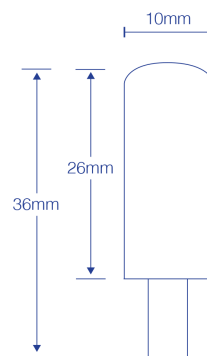

## Hyundai G4 1.5W LED Bulb Warm White 2700k HYUG4002

Enjoy Hyundai value in your home or office with this 1.5W G4 LED bulb. It outputs 200 lumen and is dimmable.

It has dimensions of 36mm in height (from tip to base) x 10mm in width.

### SPECIFICATIONS

Weight	0.006 kg
Dimensions	4.6 × 3.3 × 1.7 cm
Shape	Capsule
Base	G4
CCT	2700K (Warm White +)
Lumen Output	90lm
Dimmable	Dimmable
Voltage	12V AC/DC
Wattage	1.5W
Product Dimensions	36x10mm
PF	> 0.7
IP Rating	IP20