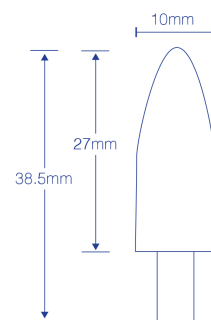

Hyundai G4 3.5W LED Bulb Warm White 2700k HYUG4003

This 3.5W G4 LED bulb outputs 250 lumen and is dimmable.

It has dimensions of 38.5mm in height (from tip to base) x 10mm in width.

This 3.5W G4 bulb enables you to enhance key features at home or work with accent lighting.

It also comes with a 3 year warranty.

SPECIFICATIONS

Weight	0.006 kg
Dimensions	4.6 × 3.3 × 1.7 cm
Shape	Capsule
Base	G4
CCT	2700K (Warm White +)
Lumen Output	250lm
Dimmable	Dimmable
Voltage	12V AC/DC
Wattage	3.5W
Product Dimensions	38.5x10mm
PF	> 0.7
IP Rating	IP20