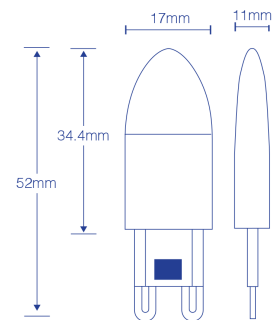

It has dimensions of 48mm in height (from tip to base) x 16mm in horizontal width.

This classic G9 bulb is ideal for accent or directional lighting and comes with a 3 year warranty.

SPECIFICATIONS

Weight	0.015 kg
Dimensions	7.5 × 3.9 × 2.0 cm
Shape	Capsule
Base	G9
CCT	2700K (Warm White +)
Lumen Output	330lm
Dimmable	Dimmable
Voltage	220~240V
Wattage	6W
Product Dimensions	48x16x11mm
PF	> 0.7