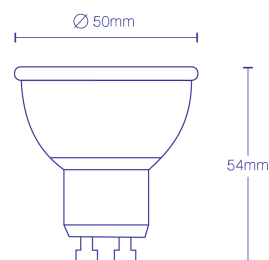

Control this bulb via the Smart Life - Smart Home App, Google Home or Alexa by connecting it to Wi-Fi or Bluetooth. It's easy to setup with no hub required.

This smart bulb comes with 3 years warranty. It uses 5W of power and has a CRI of 80 and a beam angle of 120 degrees.

It also offers 450 lumen and is 50x54mm in size.

SPECIFICATIONS

Shape	Spot
Base	GU10
CCT	RGB + Tuneable White
Lumen Output	450lm
Dimmable	Dimmable
Voltage	220~240V
Wattage	5W
IP Rating	IP20

Warranty	3 Years
CRI	> 80
Waterproof	No
Controller Type	WiFi + Bluetooth
Product Dimensions	50x54mm
Package Dimensions	60x50mm
Beam Angle	120°
Wi-Fi Frequency	2.4 GHz