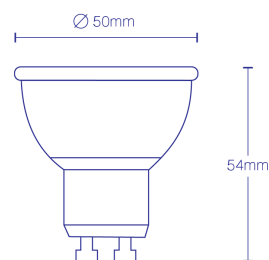

Control this bulb via the Smart Life - Smart Home App, Google Home or Alexa by connecting it to Wi-Fi or Bluetooth. It's easy to setup with no hub required.

This smart bulb comes with 3 years warranty. It uses 5W of power and has a CRI of 80 and a beam angle of 120 degrees.

It also offers 450 lumen and is 50x54mm in size.

## SPECIFICATIONS

Shape	Spot
Base	GU10
CCT	RGB + Tuneable White
Lumen Output	450lm
Dimmable	Dimmable
Voltage	220~240V
Wattage	5W
IP Rating	IP20

Warranty	3 Years
CRI	> 80
Waterproof	No
Controller Type	WiFi + Bluetooth
Product Dimensions	50x54mm
Package Dimensions	60x50mm
Beam Angle	120°
Wi-Fi Frequency	2.4 GHz