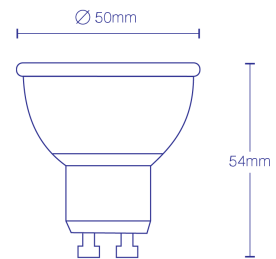

Control this bulb via the Smart Life - Smart Home App, Google Home or Alexa by connecting it to Wi-Fi or Bluetooth. It's easy to setup with no hub required.

This smart bulb comes with 3 years warranty. It uses 5W of power and has a CRI of 80 and a beam angle of 120 degrees.

It also offers 450 lumen and is 50x54mm in size.

SPECIFICATIONS

Shape	Spot
Base	GU10
CCT	RGB + Tuneable White
Lumen Output	450lm
Dimmable	Dimmable
Voltage	220~240V
Wattage	5W
IP Rating	IP20

Warranty	3 Years
CRI	> 80
Waterproof	No
Controller Type	WiFi + Bluetooth
Product Dimensions	50x54mm
Package Dimensions	60x50mm
Beam Angle	120°
Wi-Fi Frequency	2.4 GHz