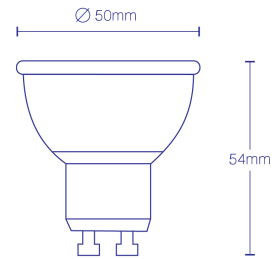

Control this bulb via the Smart Life - Smart Home App, Google Home or Alexa by connecting it to Wi-Fi or Bluetooth. It's easy to setup with no hub required.

This smart bulb comes with 3 years warranty. It uses 5W of power and has a CRI of 80 and a beam angle of 120 degrees.

It also offers 450 lumen and is 50x54mm in size.

SPECIFICATIONS

Shape	Spot
Base	GU10
CCT	RGB + Tuneable White
Lumen Output	450lm
Dimmable	Dimmable
Voltage	220~240V
Wattage	5W
IP Rating	IP20

Warranty	3 Years
CRI	> 80
Waterproof	No
Controller Type	WiFi + Bluetooth
Product Dimensions	50x54mm
Package Dimensions	60x50mm
Beam Angle	120°
Wi-Fi Frequency	2.4 GHz