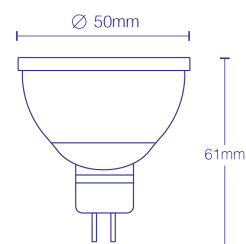

This MR16 is 50mm in diameter and 51mm height, making it the same size as a halogen MR16 bulb. It is also up to 90% energy saving compared to a 50W halogen bulb.

It comes with a 3 year warranty and offers an output of 450 lumen, making it ideal for use in ceilings, lamp fittings and other standard household lighting applications.

### SPECIFICATIONS

Weight	0.2 kg
Dimensions	5 × 5.1 cm
Shape	Reflector
Base	MR16
CCT	2700K (Warm White +)
Lumen Output	450lm
Dimmable	Dimmable
Voltage	12V AC/DC
Wattage	5W
IP Rating	IP20

Warranty	3 Years
CRI	> 80
Beam Angle	40°
Finish	Silver
Type	N/A
Product Dimensions	50x60mm