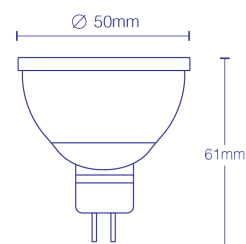

This MR16 is 50mm in diameter and 51mm height, making it the same size as a halogen MR16 bulb. It is also up to 90% energy saving compared to a 50W halogen bulb.

It comes with a 3 year warranty and offers an output of 450 lumen, making it ideal for use in ceilings, lamp fittings and other standard household lighting applications.

SPECIFICATIONS

Weight	0.2 kg
Dimensions	5 × 5.1 cm
Shape	Reflector
Base	MR16
CCT	2700K (Warm White +)
Lumen Output	450lm
Dimmable	Dimmable
Voltage	12V AC/DC
Wattage	5W
IP Rating	IP20

Warranty	3 Years
CRI	> 80
Beam Angle	40°
Finish	Silver
Type	N/A
Product Dimensions	50x60mm