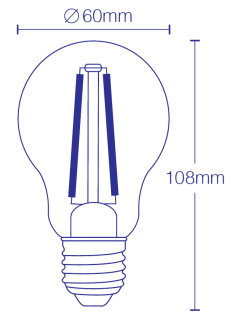

This A60 LED bulb comes with E27 cap size (an Edison screw). It has a 60mm diameter and is 108mm in height.

It also provides warm white light (2700K), features 600 lumen output and works on 220-240Volts and a rating of 80 on the colour rendering index.

### SPECIFICATIONS

Weight	0.3 kg
Dimensions	6 × 6 × 10.9 cm
Shape	A60
Base	E27 Edison Screw
CCT	2700K (Warm White +)
Lumen Output	600lm
Dimmable	Dimmable
Voltage	220~240V
Wattage	6W

IP Rating	IP20
Warranty	3 Years
CRI	> 80
Product Dimensions	60x108mm
Beam Angle	360°
Waterproof	No