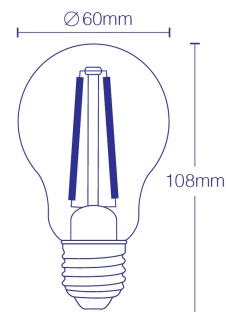

This A60 LED bulb comes with E27 cap size (an Edison screw). It has a 60mm diameter and is 108mm in height.

It also provides warm white light (2700K), features 600 lumen output and works on 220-240Volts and a rating of 80 on the colour rendering index.

It also comes with a 3 year warranty.

SPECIFICATIONS

| | |
|--------------|----------------------|
| Weight | 0.3 kg |
| Dimensions | 6 × 6 × 10.9 cm |
| Shape | A60 |
| Base | E27 Edison Screw |
| CCT | 2700K (Warm White +) |
| Lumen Output | 600lm |
| Dimmable | Dimmable |
| Voltage | 220~240V |
| Wattage | 6W |

| | |
|--------------------|----------|
| IP Rating | IP20 |
| Warranty | 3 Years |
| CRI | > 80 |
| Product Dimensions | 60x108mm |
| Beam Angle | 360° |
| Waterproof | No |