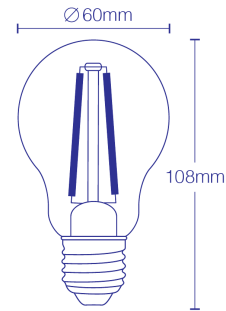

This smart filament bulb is dimmable and uses 7W of power. It comes with E27 cap size (or Edison screw), features 700 lumen output, works on 220-240Volts and has a rating of 80 on the colour rendering index.

It also comes with a 3 year warranty.

SPECIFICATIONS

Weight	0.3 kg
Dimensions	6 × 6 × 10.8 cm
Shape	A60
Base	E27 Edison Screw
CCT	2700K-6500K (Tuneable White)
Lumen Output	700lm
Dimmable	Dimmable

Voltage	220~240V
Wattage	7W
IP Rating	IP20
Warranty	3 Years
CRI	> 80
Beam Angle	360°
Controller Type	WiFi + Bluetooth
Product Dimensions	60x108mm
Waterproof	No
Wi-Fi Frequency	2.4GHz