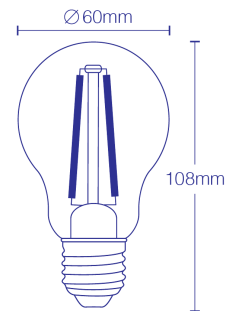

This smart filament bulb is dimmable and uses 7W of power. It comes with E27 cap size (or Edison screw), features 700 lumen output, works on 220-240Volts and has a rating of 80 on the colour rendering index.

It also comes with a 3 year warranty.

SPECIFICATIONS

Weight	0.3 kg
Dimensions	6 × 6 × 10.8 cm
Shape	A60
Base	E27 Edison Screw
CCT	2700K-6500K (Tuneable White)
Lumen Output	700lm
Dimmable	Dimmable

Voltage	220~240V
Wattage	7W
IP Rating	IP20
Warranty	3 Years
CRI	> 80
Beam Angle	360°
Controller Type	WiFi + Bluetooth
Product Dimensions	60x108mm
Waterproof	No
Wi-Fi Frequency	2.4GHz