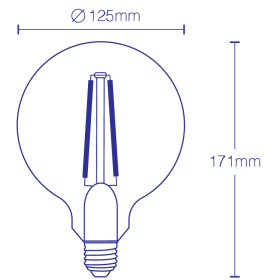

This Smart bulb is perfect for DIYers as it's easy to set up and no hub is required. Create lighting scenes and schedule these through automated on/off times.

The Smart G125 comes with E27 cap size (or Edison screw) and is part of our filament range incorporating smart technology.

### SPECIFICATIONS

Weight	0.3 kg
Dimensions	12.7 × 12.7 × 18.1 cm
Shape	G125
Base	E27 Edison Screw
CCT	2700K-6500K (Tuneable White)
Lumen Output	700lm

Dimmable	Dimmable
Voltage	220~240V
Wattage	7W
IP Rating	IP20
Warranty	3 Years
CRI	> 80
Product Dimensions	125x171mm
Beam Angle	360°
Controller Type	WiFi + Bluetooth
Waterproof	No
Wi-Fi Frequency	2.4 GHz