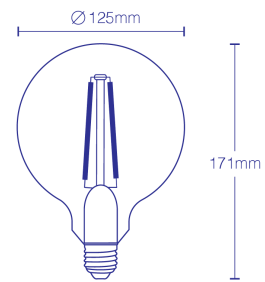

The Smart G125 comes with E27 cap size (or Edison screw) and is part of our filament range incorporating smart technology.

This Smart bulb is dimmable and uses 7W of power. It has 700 lumen output, works on 220-240Volts and has a rating of 80 on the colour rendering index.

It also comes with a 3 year warranty.

SPECIFICATIONS

| | |
|--------------|------------------------------|
| Weight | 0.3 kg |
| Dimensions | 12.7 × 12.7 × 18.1 cm |
| Shape | G125 |
| Base | E27 Edison Screw |
| CCT | 2700K-6500K (Tuneable White) |
| Lumen Output | 700lm |

| | |
|--------------------|------------------|
| Dimmable | Dimmable |
| Voltage | 220~240V |
| Wattage | 7W |
| IP Rating | IP20 |
| Warranty | 3 Years |
| CRI | > 80 |
| Product Dimensions | 125x171mm |
| Beam Angle | 360° |
| Controller Type | WiFi + Bluetooth |
| Waterproof | No |
| Wi-Fi Frequency | 2.4 GHz |