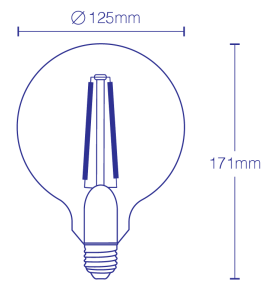

The Smart G125 comes with E27 cap size (or Edison screw) and is part of our filament range incorporating smart technology.

This Smart bulb is dimmable and uses 7W of power. It has 700 lumen output, works on 220-240Volts and has a rating of 80 on the colour rendering index.

It also comes with a 3 year warranty.

SPECIFICATIONS

Weight	0.3 kg
Dimensions	12.7 × 12.7 × 18.1 cm
Shape	G125
Base	E27 Edison Screw
CCT	2700K-6500K (Tuneable White)
Lumen Output	700lm

Dimmable	Dimmable
Voltage	220~240V
Wattage	7W
IP Rating	IP20
Warranty	3 Years
CRI	> 80
Product Dimensions	125x171mm
Beam Angle	360°
Controller Type	WiFi + Bluetooth
Waterproof	No
Wi-Fi Frequency	2.4 GHz