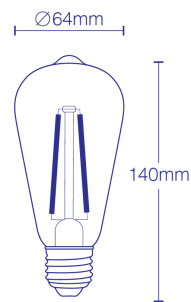

## Hyundai Edison ST64 LED Bulb - E27 Warm White HYUFIL003

This ST64 Edison bulb pushes light in all directions. It comes with E27 cap size and creates a warm white light.

It's classic pear shape complements any interior design as it offers the same look, size and functionality as a standard incandescent bulb.

It is also up to 90% more energy efficient than traditional incandescent and halogen globes and is a replacement for a 50W incandescent filament bulb.

This ST64 LED bulb comes with E27 cap size (an Edison screw). It has a 64mm diameter and is 140mm in height, is dimmable and uses 6W of power.

### SPECIFICATIONS

Weight	0.3 kg
Dimensions	6.6 × 6.6 × 15 cm
Shape	ST64
Base	E27 Edison Screw
CCT	2700K (Warm White +)
Lumen Output	600lm
Dimmable	Dimmable

Voltage	220~240V
Wattage	6W
IP Rating	IP20
Warranty	3 Years
CRI	> 80
Beam Angle	360°
Product Dimensions	64x140mm
Waterproof	No