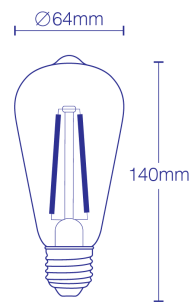

### HYUFIL003

This ST64 Edison bulb pushes light in all directions. It comes with E27 cap size and creates a warm white light.

It's classic pear shape complements any interior design as it offers the same look, size and functionality as a standard incandescent bulb.

It is also up to 90% more energy efficient than traditional incandescent and halogen globes and is a replacement for a 50W incandescent filament bulb.

This ST64 LED bulb comes with E27 cap size (an Edison screw). It has a 64mm diameter and is 140mm in height, is dimmable and uses 6W of power.

### SPECIFICATIONS

Weight	0.3 kg
Dimensions	6.6 × 6.6 × 15 cm
Shape	ST64
Base	E27 Edison Screw
CCT	2700K (Warm White +)
Lumen Output	600lm
Dimmable	Dimmable

Voltage	220~240V
Wattage	6W
IP Rating	IP20
Warranty	3 Years
CRI	> 80
Beam Angle	360°
Product Dimensions	64x140mm
Waterproof	No