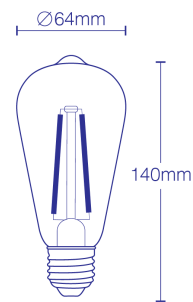

## Hyundai Edison ST64 LED Bulb - E27 Warm White HYUFIL003

This ST64 Edison bulb pushes light in all directions. It comes with E27 cap size and creates a warm white light.

It's classic pear shape complements any interior design as it offers the same look, size and functionality as a standard incandescent bulb.

It is also up to 90% more energy efficient than traditional incandescent and halogen globes and is a replacement for a 50W incandescent filament bulb.

This ST64 LED bulb comes with E27 cap size (an Edison screw). It has a 64mm diameter and is 140mm in height, is dimmable and uses 6W of power.

### SPECIFICATIONS

Weight	0.3 kg
Dimensions	6.6 × 6.6 × 15 cm
Shape	ST64
Base	E27 Edison Screw
CCT	2700K (Warm White +)
Lumen Output	600lm
Dimmable	Dimmable

Voltage	220~240V
Wattage	6W
IP Rating	IP20
Warranty	3 Years
CRI	> 80
Beam Angle	360°
Product Dimensions	64x140mm
Waterproof	No